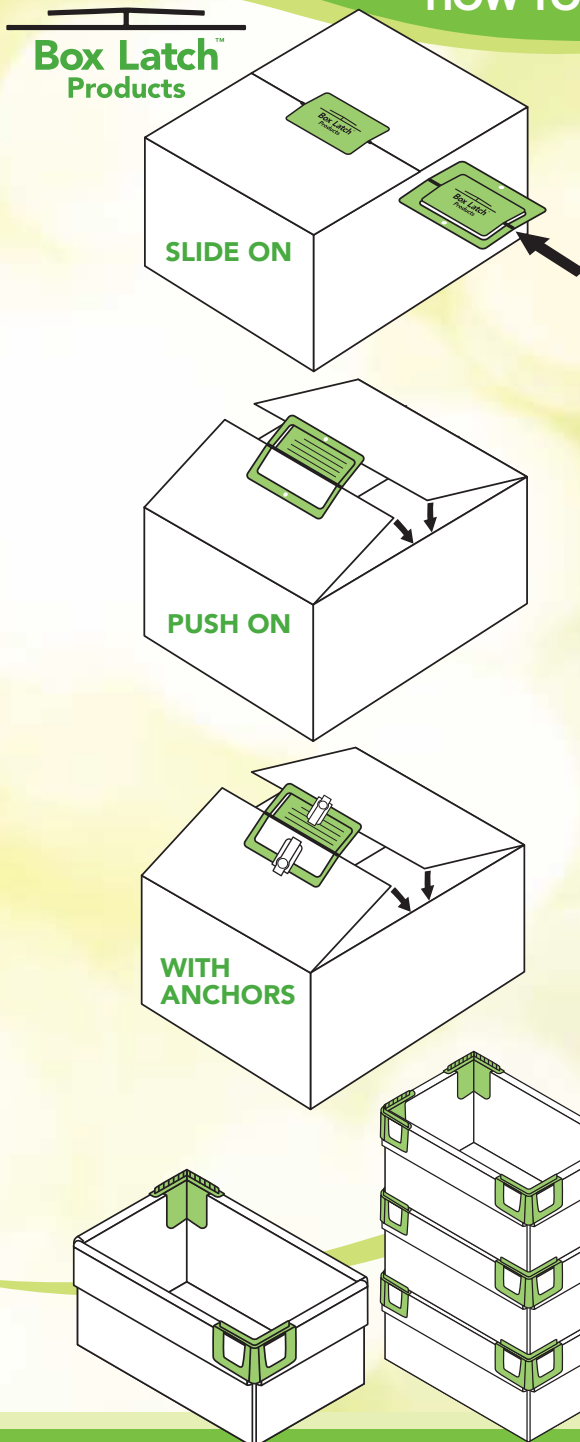

**Box Latch™
Products**

HOW TO USE

PRODUCTS

**INNOVATIONS
Outside The Box**

boxlatch.com

boxlatch.com / +1 920.541.3404
W225N4014 Duplainville Rd / Pewaukee, WI 53072

Box Latch™
Products

Box Latch™ Products by Eco Latch Systems, LLC

Our Products Provide:

- Alternatives to tape that allow for closing, reopening & reusing boxes
- A replacement for tape / bands keeping boxes open - inspiring stacking of boxes

Reusable thousands of times

Saving Time, **MONEY** and the Environment

Save Money By:

- Enabling 5, 10 or even 20 re-uses of boxes
- Alleviating ongoing costs of tape
- Reducing employee injuries & damage to contents box cutters
- Gaining floor space when boxes are collapsed between uses
- Eliminating tape sticking to rollers on automated systems
- Producing rapid financial and environmental ROIs